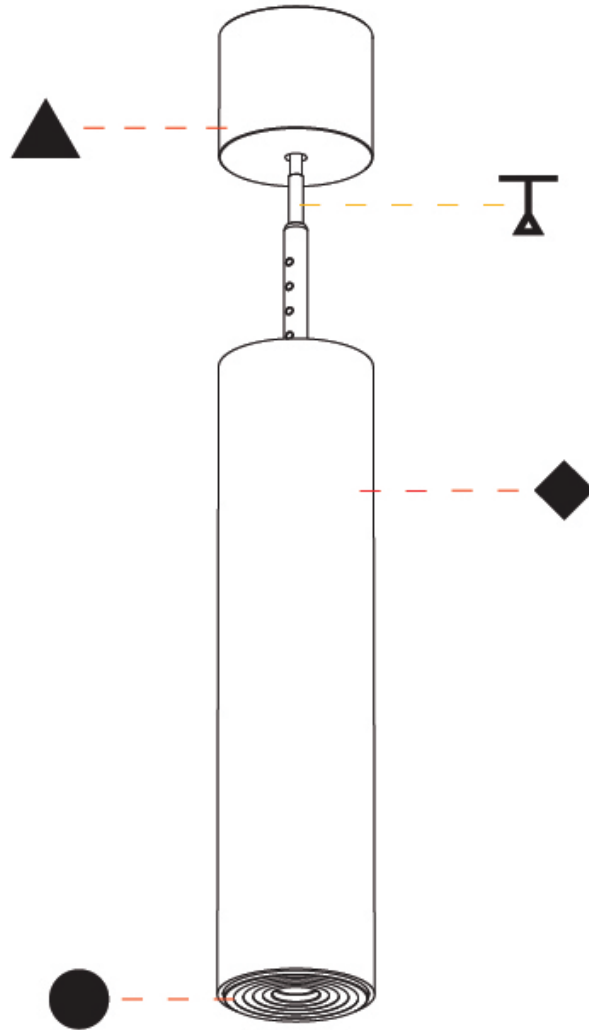

STUDIO COLLECTION 1 SUSPENSION

A300802-

PROJECT	_____
TYPE	_____
SPECIFIER	_____
QUANTITY	_____
DATE	_____

A