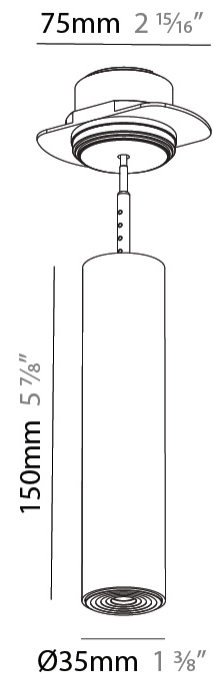

GENERAL

Series: Studio Collection
Subseries: Studio Collection 1
Partner: Prolicht
Division: Architectural
Installation: Suspension
Product Type: Pendant
Mounting Location: Ceiling
Light Distribution: Direct

PHYSICAL

Shape: Cylinder
Diameter (mm): 35
Diameter (in): 1 3/8
Height (mm): 150
Depth (mm): 45
Height (in): 5 7/8
Depth (in): 1 3/4
Weight (kg): 0.38
Fixture Finish: SSR / BKV / CWI / CRY / HAB / UFT / ITA / RUA / FTG / MYG / LOD / PUS / FRO / FUP / KIA / POP / BLS / SPG / MEY / GOH / CHC / COM / ABZ / JAG / OBR / MOS / ROR
Accent Finish: ALU / PBR
Fixture Material: Extruded Aluminum
Cut-out Measurements: 45mm/1 3/4" Diameter

ELECTRICAL

Lamp Type: LED (Zhaga Standard)
Input Wattage (W): 6
Total Output Wattage (W): 5.4
Dimming: Tri-Mode (Non-Dimming and Phase Dimming (120Vac only) and 0-10V Dimming)
Driver Included: No
Driver Location: Remote
Driver Type: Constant Current - Universal
Driver Class: Class 2
Housing: ENCP3
Input Voltage (V): 120 - 277
Constant Current (MA): 500

LED

Color Temperature (°K): 2700 / 3000 / 3500 / 4000
Max. Delivered Lumen (lm): 310 / 328 / 347 / 356
Nominal Lumen (lm): 460 / 487 / 514 / 528
CRI: >90 CRI
Lamp Life (hrs): 50000

OPTICAL

Beam Angle: 32 / 58

RATINGS AND CERTIFICATIONS

Certified By: CSA Certified to UL and CSA Standards
IP rating: IP40

PROJECT
TYPE
SPECIFIER
QUANTITY
DATE