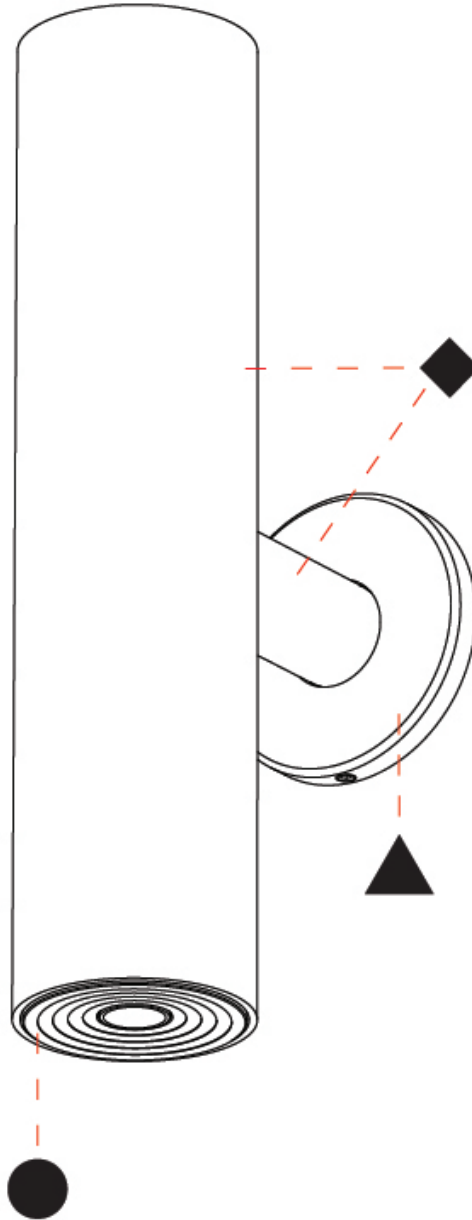

STUDIO COLLECTION 1 SURFACE

A33303-

PROJECT

TYPE

SPECIFIER

QUANTITY

DATE

A